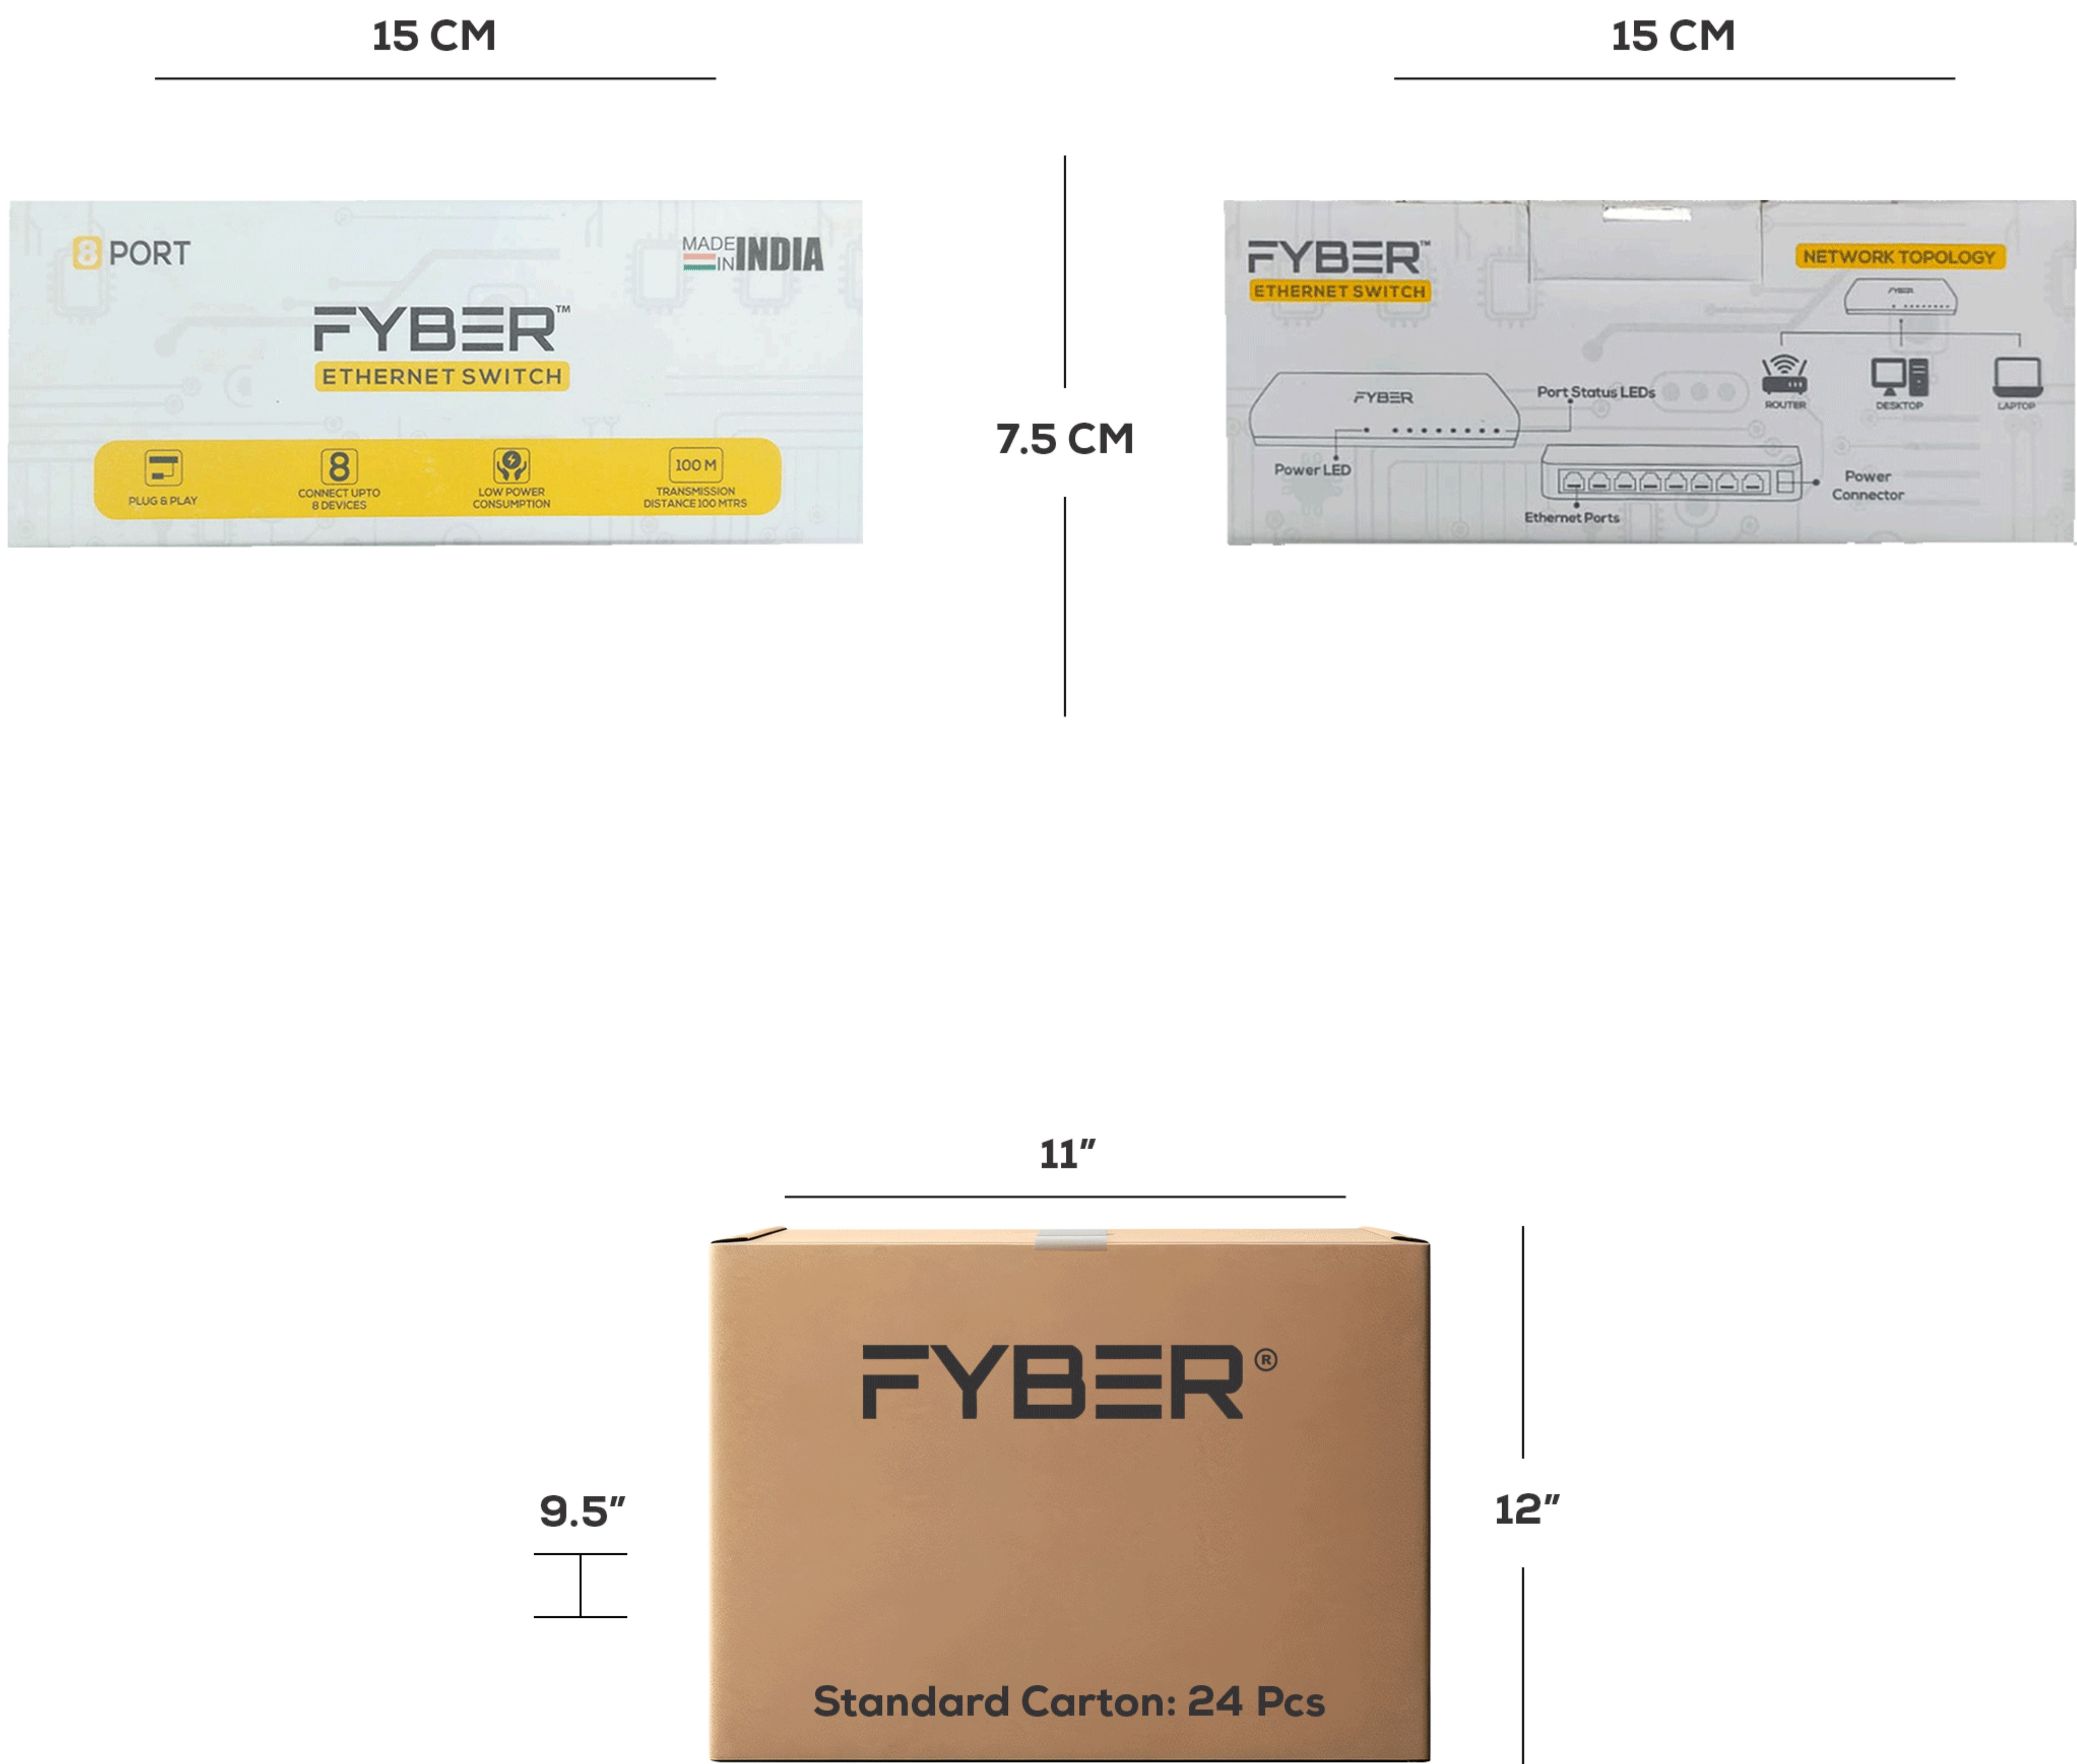

Packaging View