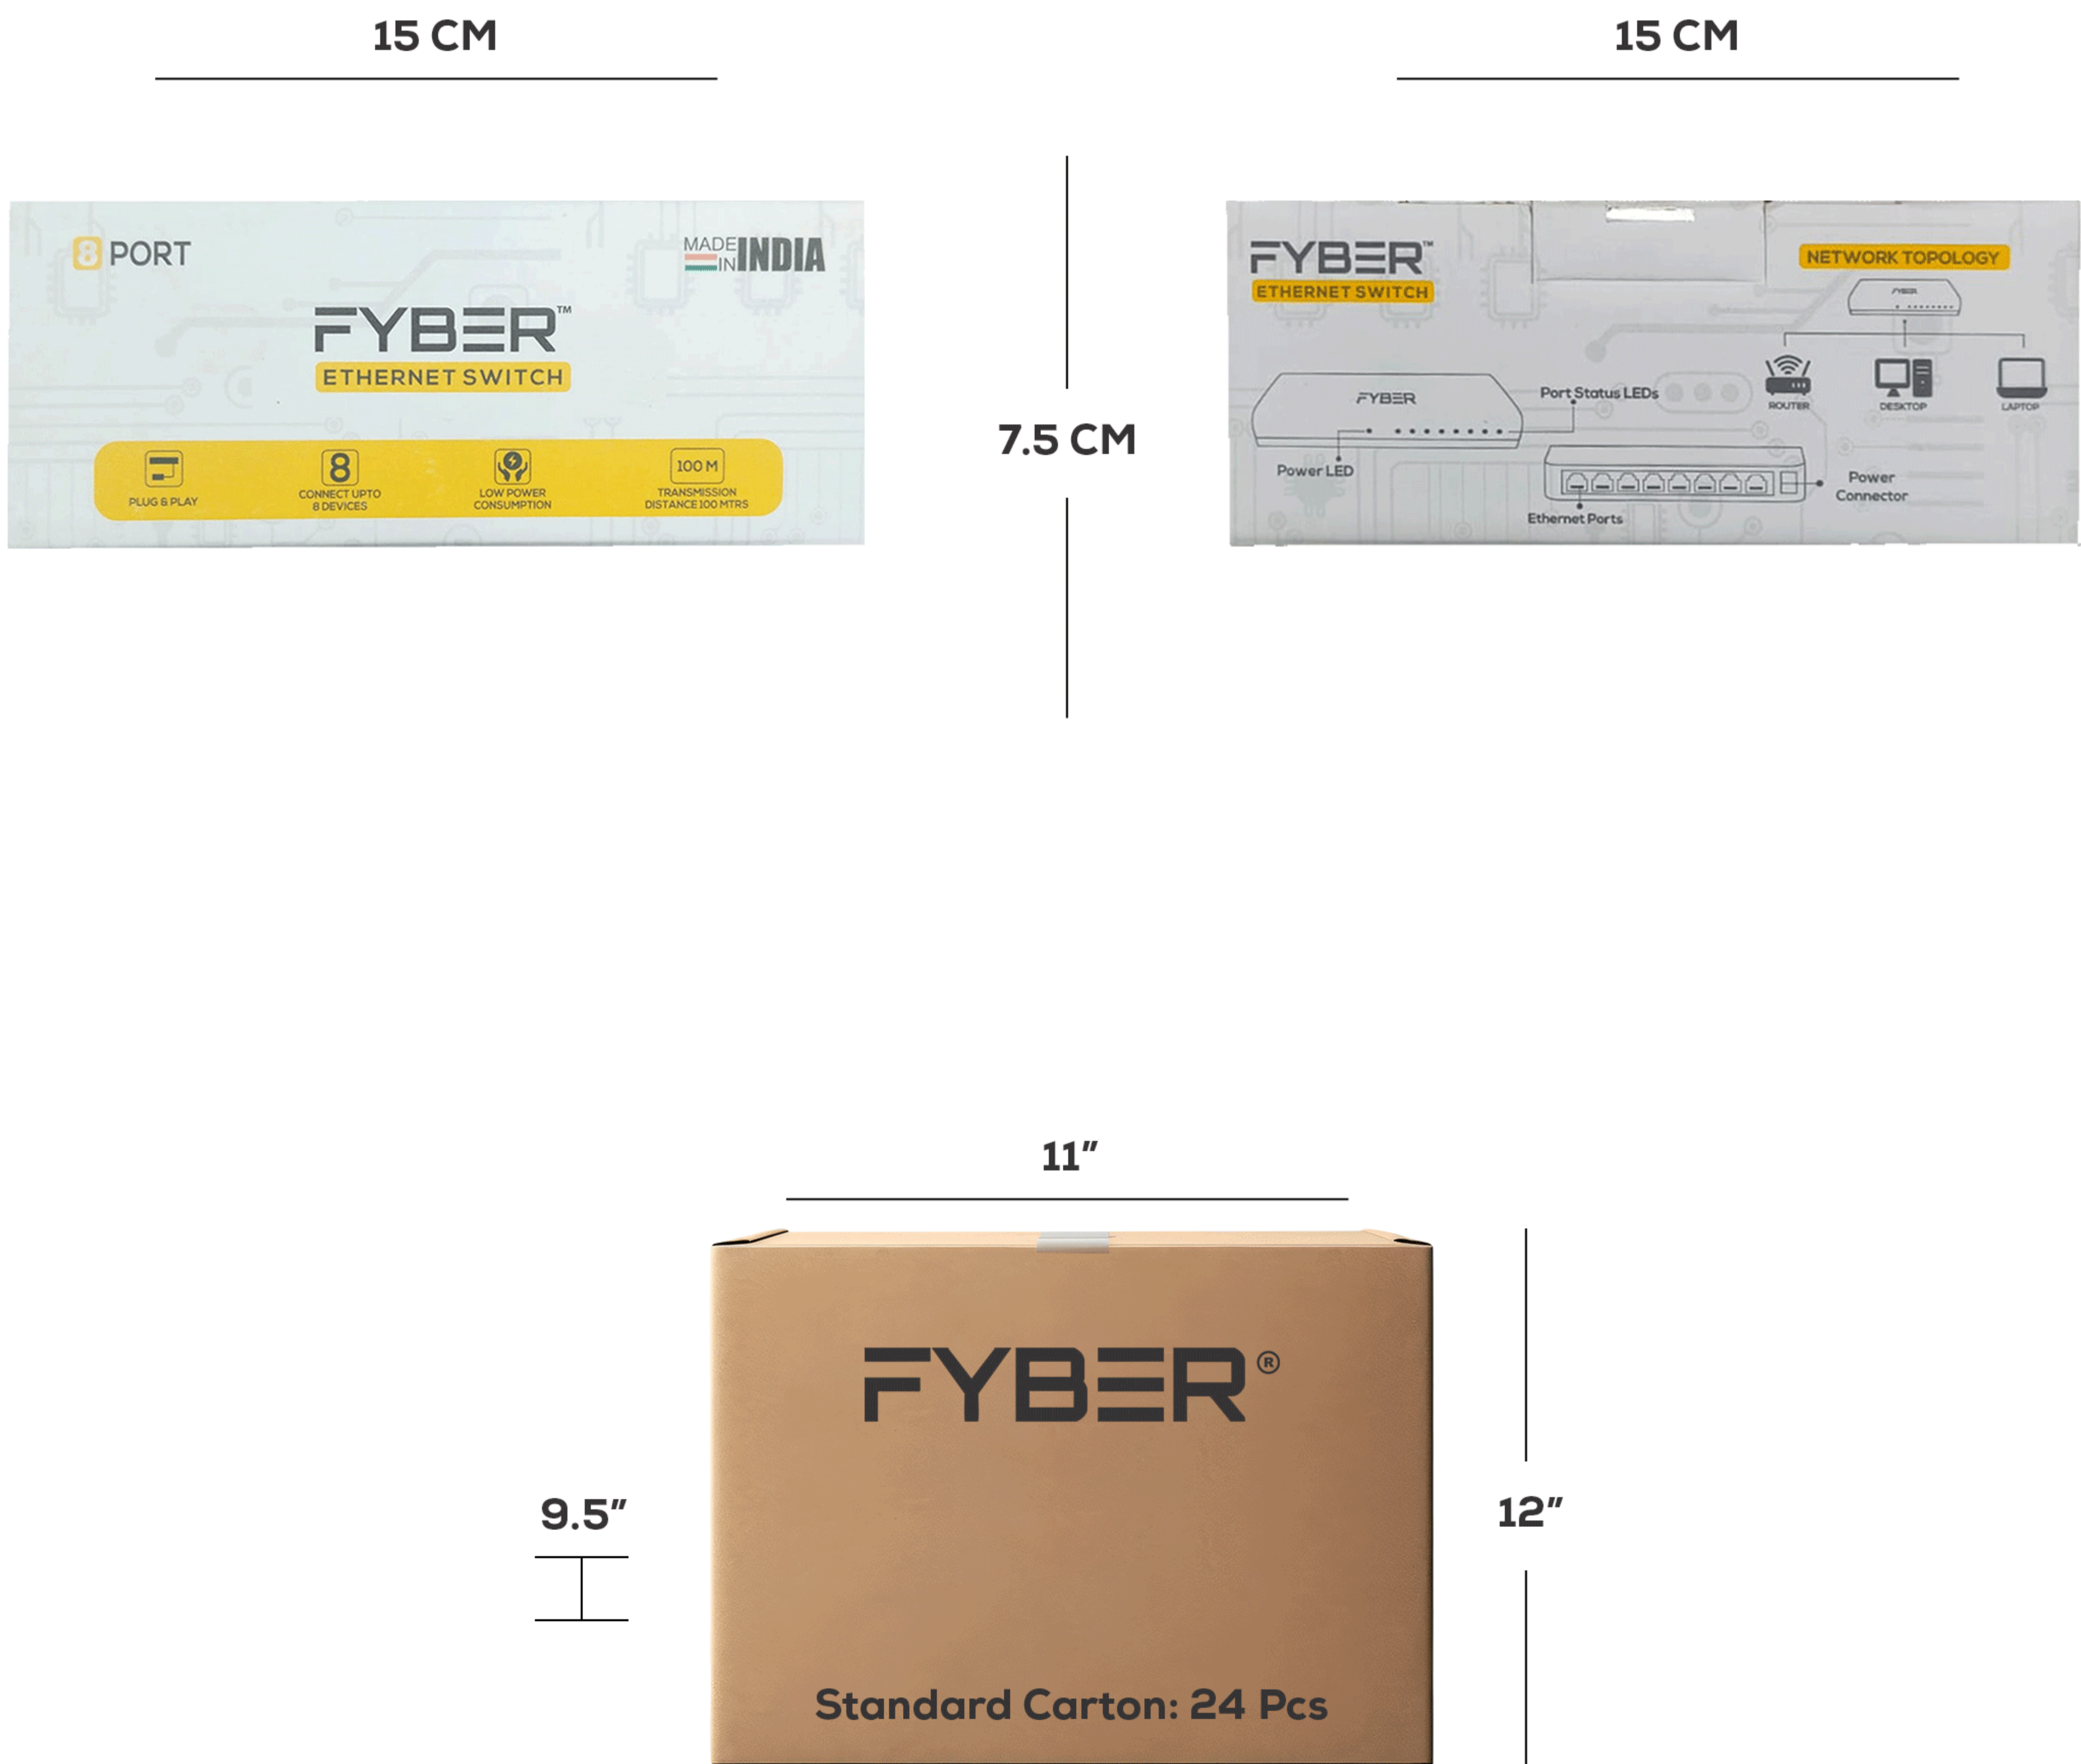

Packaging View